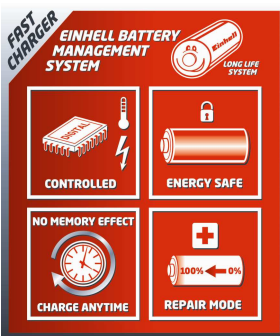

As special accessory available:

Bit-Set, 23 pcs

Art.-No.: 42.580.73

Bar code: 4006825 573268

Einhell RT-CD 10,8 Li
Oberklasse
Heimwerker Praxis 5/2011
Preis/Leistung: sehr gut
1,6

ETM TESTMAGAZIN - URTEIL	
Einhell RT-CD 10,8 Li	
GUT	83,7 %
Akku-Bohrschrauber im Einzeltest	04/2011