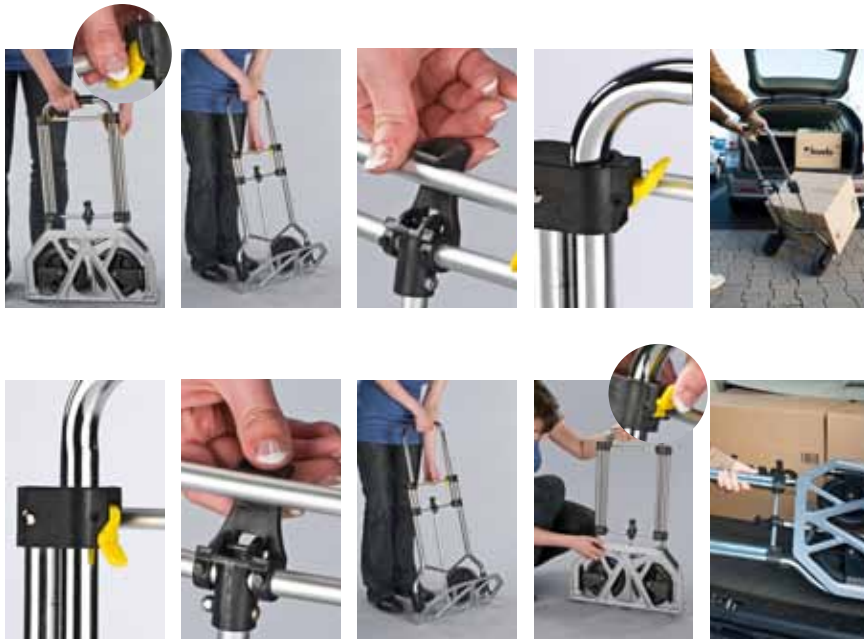

NEW from kwib.

Folding aluminium pushcart
holds up to 100 kg, folds up quickly
and easily

Folding aluminium pushcart

Why carry when you can push it? This transport cart is ideal for shopping or moves. Solid steel pipe frame with aluminium support plate 48 x 25 cm, max. carrying capacity 100 kg. Folded up to 71 x 48 x 6 cm, it fits into any niche or car boot.