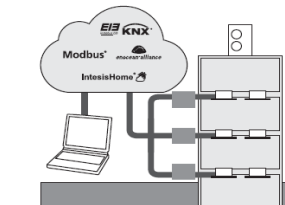

Connectivity PACi indoor units

Models	Description	Цена в лв. без ДДС	Цена в лв.с ДДС	Comment
PAW-RC2-KNX-1i	Interface to connect PACi / ECOi indoor units to KNX	721.70 лв	866.04 лв	
PAW-RC2-MBS-1	Interface to connect PACi / ECOi indoor units to Modbus RTU*	721.70 лв	866.04 лв	
PAW-RC2-ENO-1i	Interface to connect PACi / ECOi indoor units to EnOcean	721.70 лв	866.04 лв	
PA-RC2-WIFI-1	Interface to connect PACi / ECOi indoor units to IntesisHome	487.00 лв	584.40 лв	

PCB's and cables for PACi indoors

Models	Description	Цена в лв. без ДДС	Цена в лв.с ДДС	Comment
CZ-T10	T10 connector	9.78 лв	11.73 лв	
PAW-FDC	Operate external fan	27.38 лв	32.86 лв	
PAW-OCT	All option monitoring signals	35.20 лв	42.25 лв	
CZ-CAPE2	Option monitoring signal. Wo. Fan	160.38 лв	192.45 лв	
PAW-EXCT	Forced thermo off/leakage D.	58.67 лв	70.41 лв	
PAW-T10	All T10 functions			
PAW-T10V	All T10 functions+powermonitoring			
PAW-T10H	ON/OFF; Prohibit 5VDC & 230VAC			
PAW-T10HW	ON/OFF; Prohibit 5VDC